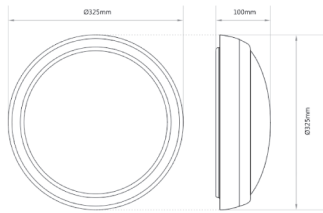

Technical Drawing

Function Specification

Body : Polycarbonate housing & Opal diffuser
 Mode of operation : Maintained & standard mode(mains only)
 Mains supply : 220 Volts, 50/60Hz

Parameter

Lamp : 10W, 15W LED lamp
 Fluorescent lamp : 22W - 32W (circle lamp)
 Power & Battery : 4.8V4500mAh Ni-Cd batteries pack
 Rated duration : 120 - 180 minutes
 Recharging time : 24 hours

Fields of Application

Standards of Application

Product Details

Order code	Power	Voltage	Dimensions	Pcs/Pack
CST 110107	10W/Led	220-240	325x325x100	10
CST 110108	15W/Led	220-240	350x350x100	10
CST 110501	22W/FL	220-240	325x325x100	10
CST 110502	32W/FL	220-240	350x350x100	10

Product Details

Order code	Power	Voltage	Dimensions	Pcs/Pack
CST 110109	10W/Led	220-240	315x315x90	10
CST 110110	15W/Led	220-240	350x350x90	10
CST 110503	22W/FL	220-240	315x315x90	10
CST 110504	32W/FL	220-240	350x350x90	10